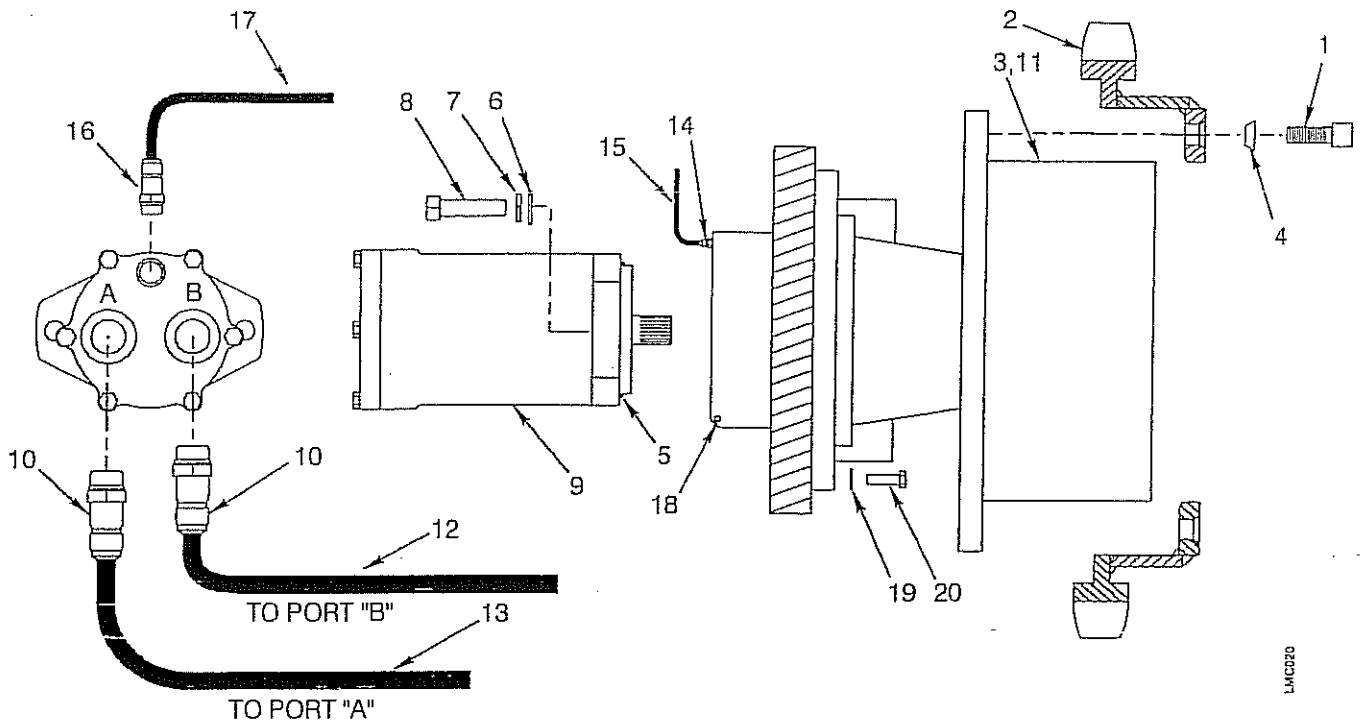

Section 4

TORQUE HUB ASSEMBLY - Right

LMC020

ITEM	NOTES	PART NUMBER	QTY	DESCRIPTION
				Torque Hub Assembly - Right
1		7353	16	Capscrew, 16 mm x 2.0 x 45 SHCS
2		7371	1	Sprocket
3		589122	1	Torque Hub
4		7203	16	Wedge Washer, 16 mm
5		587155	1	O-ring
6		589078	2	SAE Washer, 1/2
7		500058	2	Lockwasher, 1/2
8		500198	2	Capscrew, 1/2-13 x 2 HHCS
9		7218	1	Motor
10		A69-12	2	Adapter
11		7390	2	Reduction BNA
12		589145	1	Hose
13		589146	1	Hose
14		607215	1	Adapter
15		589061	1	Hose
16		607215	1	Adapter
17		589124	1	Hose
18		589121	1	Plug
19		500275	8	Lock Washer, 5/8
20		587144	8	Capscrew