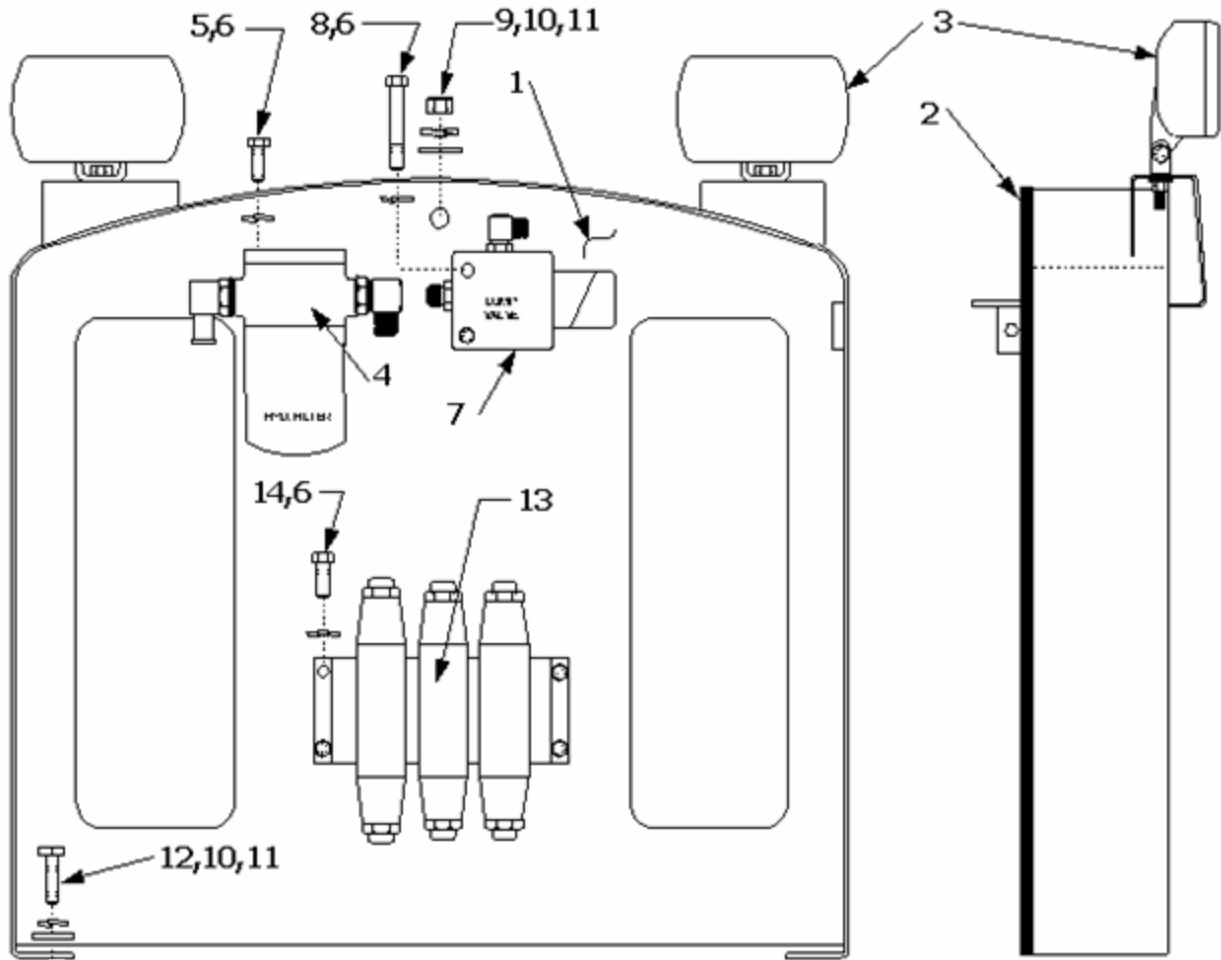

FRONT BULKHEAD ASSEMBLY

ITEM	NOTES	PART #	QTY	DESCRIPTION
1		7795	1	FRONT BULKHEAD
2		10822	1	QUICK EDGE
3		7609	2	LIGHT ASSEMBLY
4		7618	1	FILTER ASSEMBLY
5		335	4	SCREW
6		500056	10	WASHER
7		7596	1	DUMP VALVE ASSEMBLY
8		500705	2	SCREW
9		500012	1	NUT
10		500056	5	LOCKWASHER
11		500004	5	FLATWASHER
12		607172	4	SCREW
13		7593	1	AUXILIARY MANIFOLD ASSEMBLY
14		603221	4	SCREW