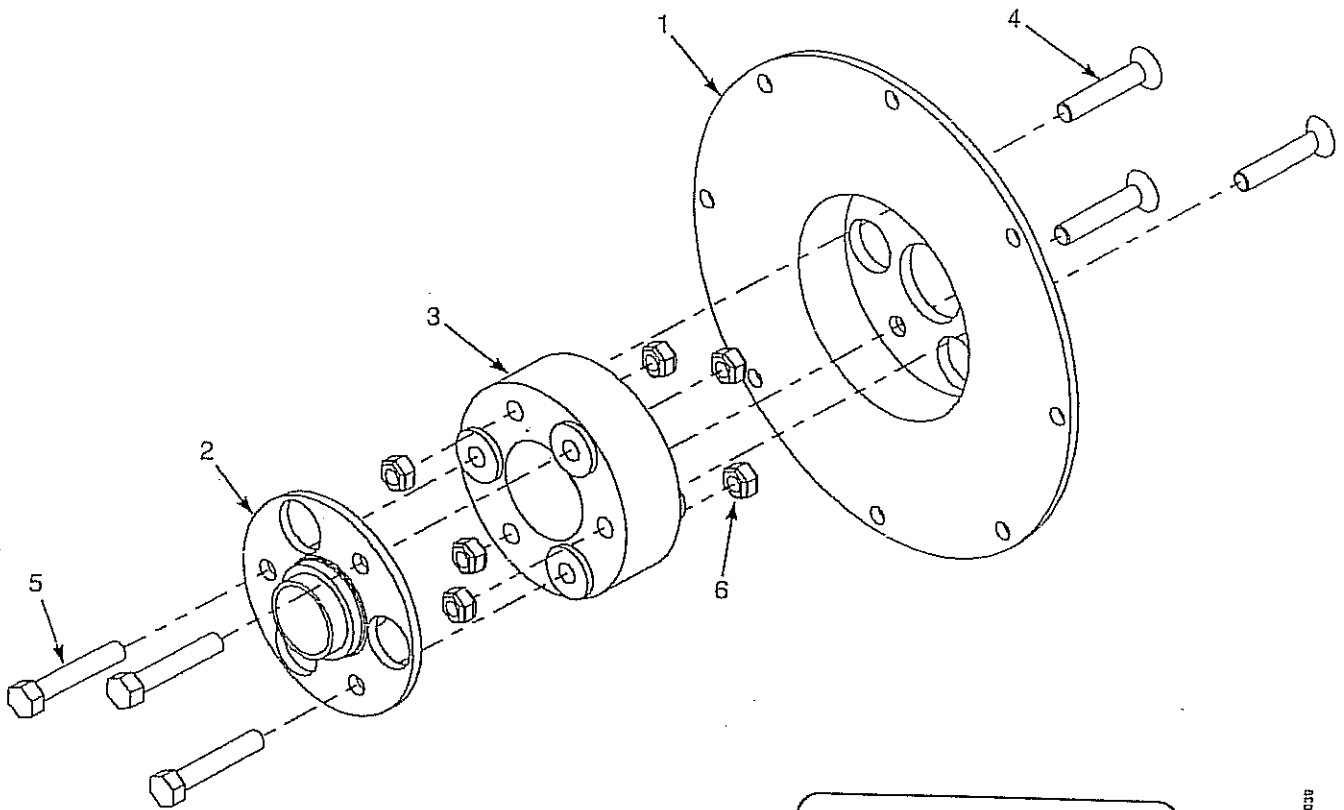

PUMP MOUNTING

SERVICE NOTE
 For Serial Numbers
 98C1025 and above

UMC03B

ITEM	NOTES	PART NUMBER	QTY	DESCRIPTION
		7129		Pump Mounting
1		7080	1	Mount, Flywheel
2		7084	1	Mount, Rubber Coupling
3		607748	1	Coupling Lord LCR
4		7083	3	Capscrew, 3/8-24 x 2-1/4 FHCS
5		550632	3	Capscrew, 3/8-24 x 2 HHCS
6		500268	6	Nut, Lock, 3/8-24