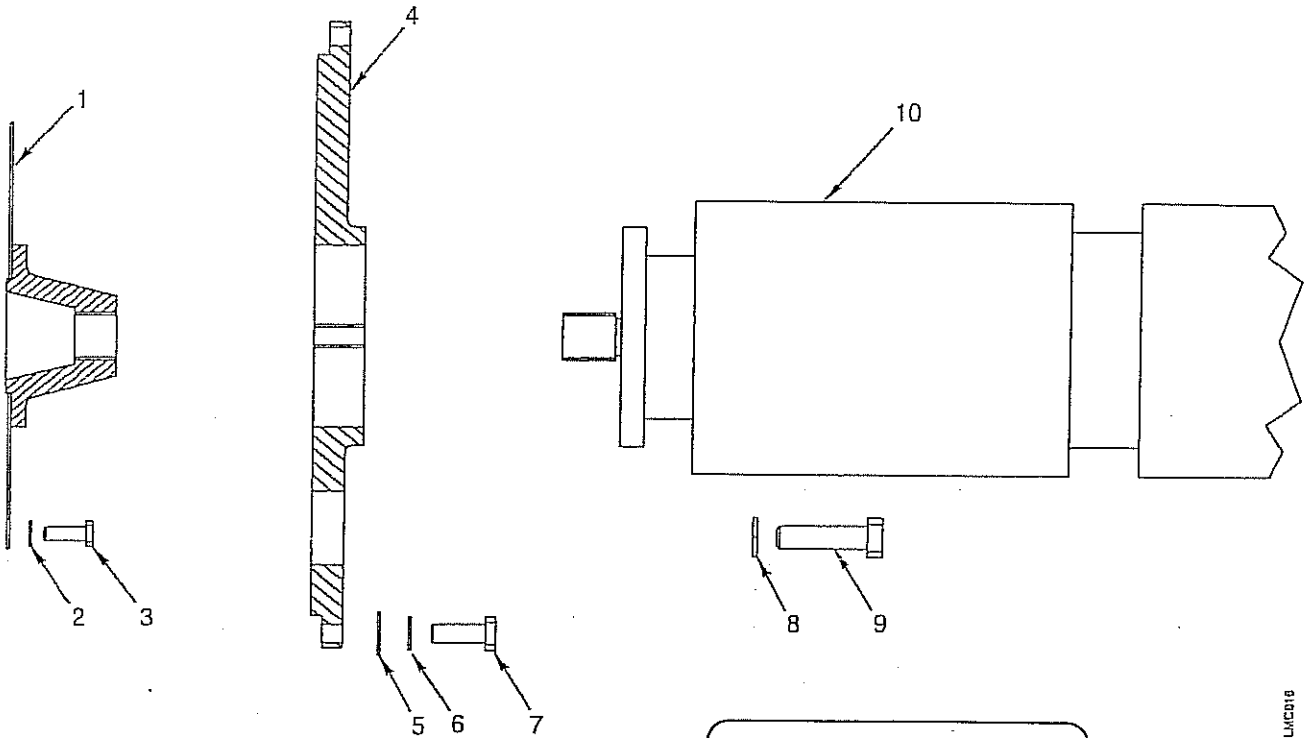

PUMP MOUNTING

SERVICE NOTE
 For Serial Numbers
 93C1004 — 98C1024

LMC016

ITEM	NOTES	PART NUMBER	QTY	DESCRIPTION
				Pump Mounting
1		587063	1	Flex Plate
2		5601696	8	Lockwasher, 8 mm
3		588118	8	Capscrew, 8 mm x 1.25 x 20
4		587028	1	Mount
5		6080613	8	SAE Washer, 5/8
6		6080600	8	Lockwasher, 10 mm
7		6080601	8	Capscrew, 10 mm x 1.50 x 30
8		500058	2	Lockwasher, 1/2
9		500198	2	Capscrew, 1/2-13 x 2 HHCS
10		587112	1	Pump