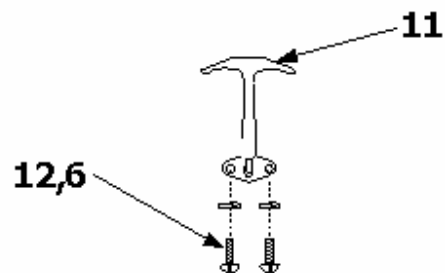

FRONT HOOD

Parts 4.6

FRONT HOOD

ITEM	NOTES	PART #	QTY	DESCRIPTION
1		7770	1	WMNT. FRONT HOOD
2		7666A	1	HOOD, FIXED
3		7793	1	HINGE, FRONT HOOD
4		12566	14	NUT
5		500562	5	CAP SCREW
6		500071	7	LOCKWASHER
7		500072	5	FLATWASHER
8		12567	4	SCREW
9		12568	4	NUT
10		7788	1	HANDLE
11		7783	1	T-LATCH
12		500606	2	SCREW