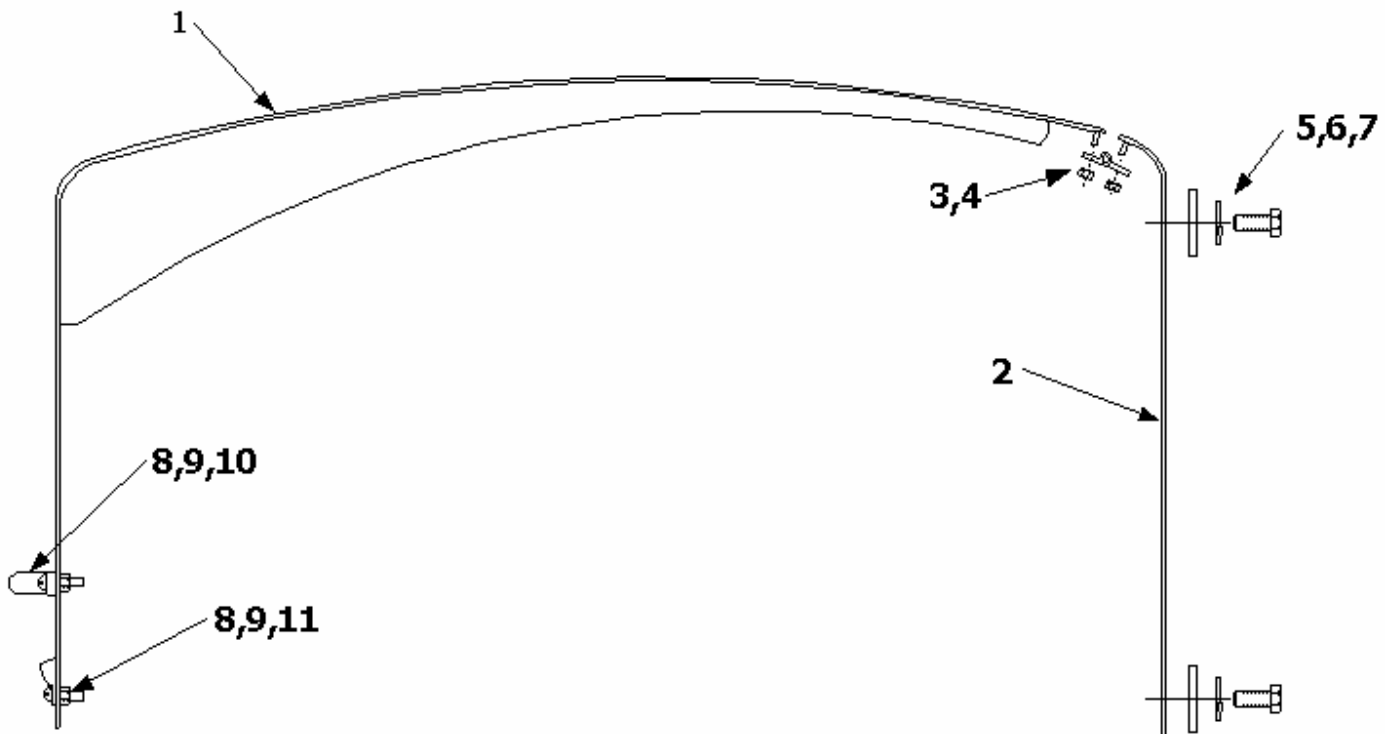

FRONT HOOD

Parts 4.6

FRONT HOOD

ITEM	NOTES	PART #	QTY	DESCRIPTION
1		7770	1	WMNT. FRONT HOOD
2		7666A	1	HOOD, FIXED
3		7793	1	HINGE, FRONT HOOD
4		12566	14	NUT
5		500562	5	CAP SCREW
6		500071	7	LOCKWASHER
7		500072	5	FLATWASHER
8		12567	4	SCREW
9		12568	4	NUT
10		7788	1	HANDLE
11		7783	1	T-LATCH
12		500606	2	SCREW