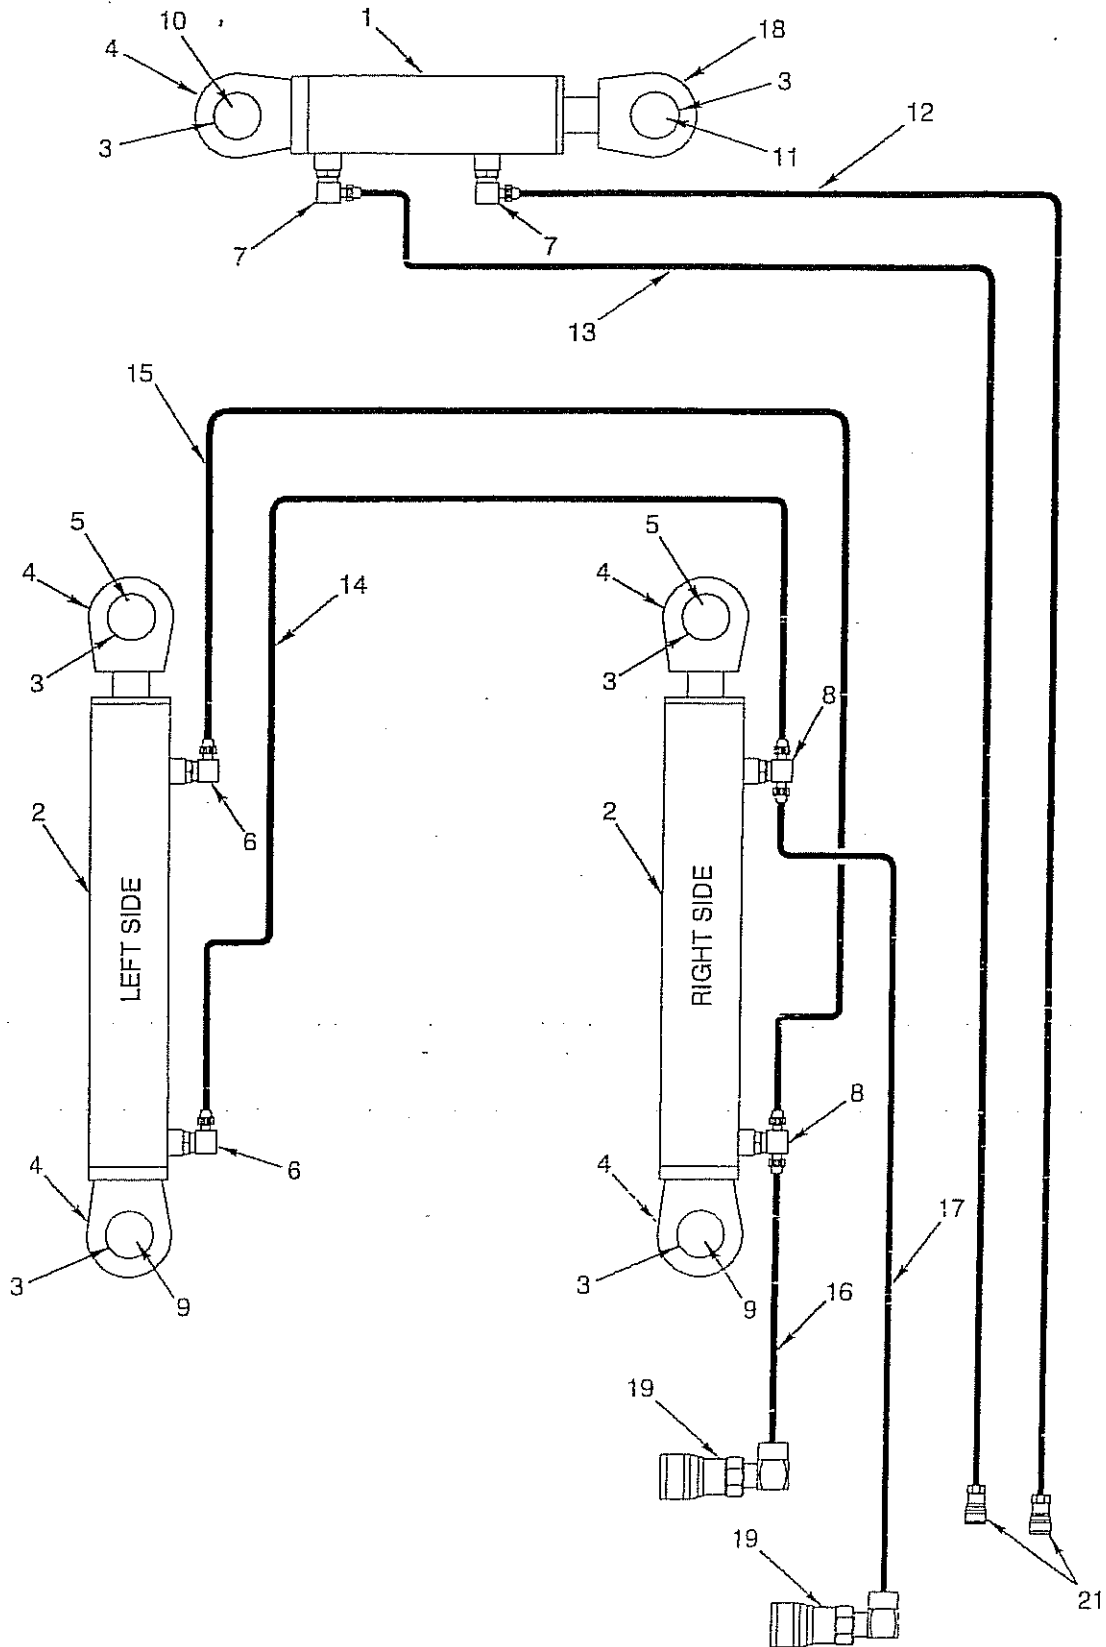

BLADE HYDRAULICS

LAC030

BLADE HYDRAULICS

ITEM	NOTES	PART NUMBER	QTY	DESCRIPTION
				Blade Hydraulics
1		585210-1	1	Tilt Cylinder
2		585210-2	2	Angle Cylinder
3		707395	6	Bearing, 8SF-14
4		500320	5	Fitting
5		540274-14	2	Pin
6		550629	2	Adapter
7		589106	2	Adapter
8		400884	2	Adapter
9		589104	2	Pin
10		540274-16	1	Pin
11		589103	1	Pin
12		589107	1	Hose
13		589108	1	Hose
14		589109	1	Hose
15		589110	1	Hose
16		589111	1	Hose
17		589112	1	Hose
18		271287	1	Fitting
19		589071	2	Coupler
20		A67-38	2	Street Elbow
21		589075	2	Coupling