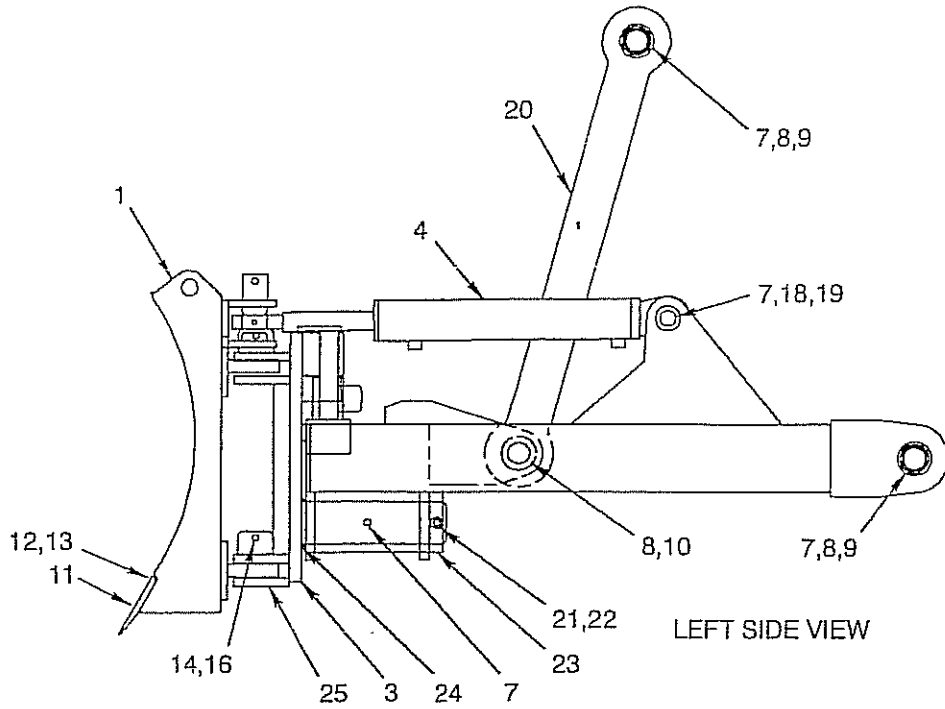

BLADE ASSEMBLY

520071

BLADE ASSEMBLY

ITEM	NOTES	PART NUMBER	QTY	DESCRIPTION
		7000		Blade Assembly
1		580480	1	Blade
2		589100	1	"C" Frame
3		580494	1	Yoke
4		585210-2	2	Angle Cylinder
5		585210-1	1	Tilt Cylinder
6		585367	2	Pin
7		500320	11	Lube Fitting
8		T21-1	4	Bearing, 12SF-20
9		589015	3	Pin
10		589105	1	Pin
11		580366	1	Cutting Edge (set)
12		G12-405	11	Plow Bolt
13		K10-7	11	Nut, 7/16-14 ESSNA
14		500705	4	Bolt, 5/16-18 x 2-1/2 HHCS
15		588146	6	Bolt
16		K10-5	8	Nut, 5/16-18 ESSNA
17		540274-14	2	Pin
18		589104	2	Pin
19		707395	6	Bearing, 8SF-14
20		589102	1	Arm
21		589076	1	Capscrew, 3/8-16 x 5 HHCS
22		K10-6	1	Nut, Lock, 3/8-16
23		580620	1	Retainer Ring
24		580618	1	Spacer
25		T20-1	2	Bearing, 20DU12
26		540274-16	1	Pin
27		589103	1	Pin
28		271287	1	Fitting