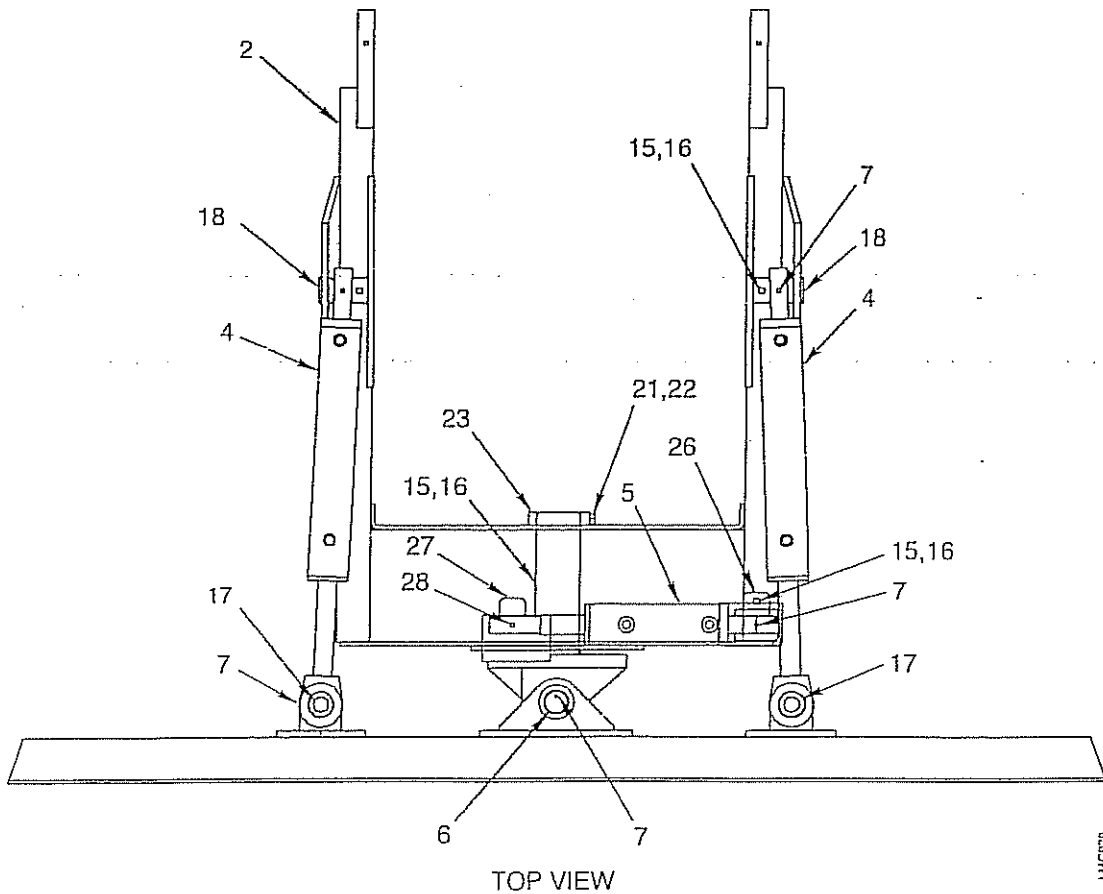

BLADE ASSEMBLY

520071

BLADE ASSEMBLY

ITEM	NOTES	PART NUMBER	QTY	DESCRIPTION
		7000		Blade Assembly
1		580480	1	Blade
2		589100	1	"C" Frame
3		580494	1	Yoke
4		585210-2	2	Angle Cylinder
5		585210-1	1	Tilt Cylinder
6		585367	2	Pin
7		500320	11	Lube Fitting
8		T21-1	4	Bearing, 12SF-20
9		589015	3	Pin
10		589105	1	Pin
11		580366	1	Cutting Edge (set)
12		G12-405	11	Plow Bolt
13		K10-7	11	Nut, 7/16-14 ESSNA
14		500705	4	Bolt, 5/16-18 x 2-1/2 HHCS
15		588146	6	Bolt
16		K10-5	8	Nut, 5/16-18 ESSNA
17		540274-14	2	Pin
18		589104	2	Pin
19		707395	6	Bearing, 8SF-14
20		589102	1	Arm
21		589076	1	Capscrew, 3/8-16 x 5 HHCS
22		K10-6	1	Nut, Lock, 3/8-16
23		580620	1	Retainer Ring
24		580618	1	Spacer
25		T20-1	2	Bearing, 20DU12
26		540274-16	1	Pin
27		589103	1	Pin
28		271287	1	Fitting