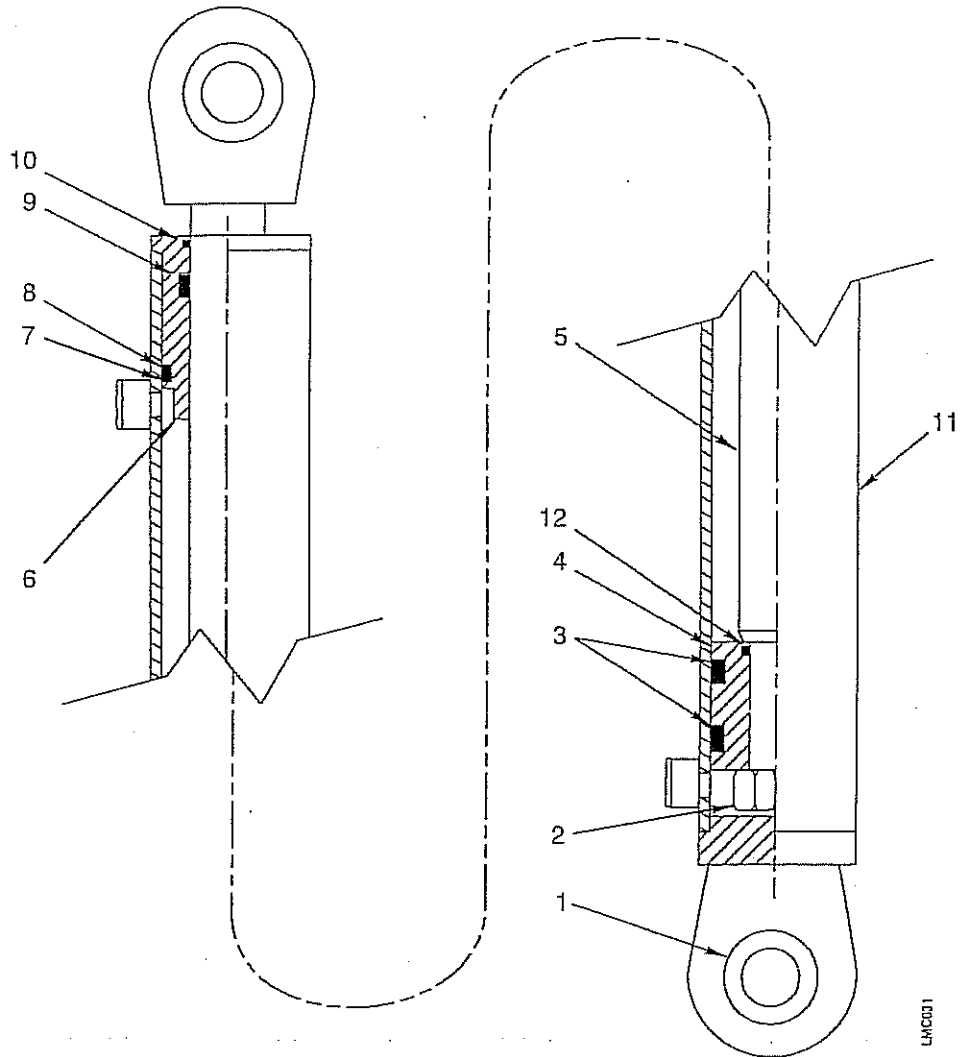

ANGLE CYLINDER

LMC03

ITEM	NOTES	PART NUMBER	QTY	DESCRIPTION
		585210-2		Angle Cylinder
1		707395	2	Bearing, 8SF-14
2		K10-12	2	Nut
3	*	N15-2	2	Seal
4		585263	1	Piston
5		585268	1	Rod
6		585259	1	Head
7	*	N10-224	1	O-Ring
8	*	N13-224	1	Back-Up Ring
9	*	N15-1	1	Seal
10	*	N16-11	1	Rod Wiper
11		585210	1	Shell
12	*	N10-18	1	O-Ring
	*	585074-22		Seal Kit